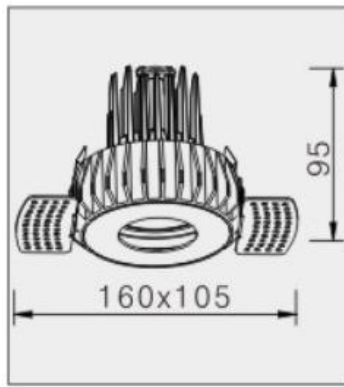

Trimless round adjustable spot light

LED 12W | Anti-glare | Residential | showroom

ECO Series

—Round Focus Trimless-L

specifications

material	Die-cast Aluminium
Input volt	AC220-240V /50-60Hz
overall dimensions	160 x 105 x H95mm
cut-out	Ø105mm
installation mount	ceiling trimless
color	Sand White
beam angle	15°/24°/35°
weight	0.6Kg
labelling	CE

light source

type of source	CREE CXA1507		
(mA)	(V)	(W)	(lm/W)
300mA	37V	12W	120 @3000K
colour rendering index (Ra)	(min80) 82		
standard deviation color matching	SCDM2		
average life Ta 25°	50000h L70 B10		

product details

h(m)	E(lx)	D(m)
		23.4°
1	2128.6	0.414
2	532.14	0.827
3	236.51	1.241
4	133.04	1.654
5	85.143	2.068

item standard codes

type	watt	Lumen	Color	code no.
beam.15deg	12W	720lm	2700K-5000K	BU-ECO95331115D-12W
beam.24deg	12W	720lm	2700K-5000K	BU-ECO95331124D-12W
beam.35deg	12W	720lm	2700K-5000K	BU-ECO95331135D-12W