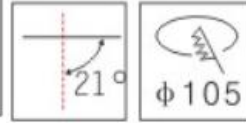

Trimless round adjustable spot light

LED 12W | Anti-glare | Residential | showroom

ECO Series

—Round Focus Trimless-L

specifications

material	Die-cast Aluminium
Input volt	AC220-240V /50-60Hz
overall dimensions	160 x 105 x H95mm
cut-out	Ø105mm
installation mount	ceiling trimless
color	Sand White
beam angle	15°/24°/35°
weight	0.6Kg
labelling	CE

product details

h(m)	E(lx)	D(m)
		23.4°
1	2128.6	0.414
2	532.14	0.827
3	236.51	1.241
4	133.04	1.654
5	85.143	2.068

item standard codes

type	watt	Lumen	Color	code no.
beam.15deg	12W	720lm	2700K-5000K	BU-ECO95331115D-12W
beam.24deg	12W	720lm	2700K-5000K	BU-ECO95331124D-12W
beam.35deg	12W	720lm	2700K-5000K	BU-ECO95331135D-12W