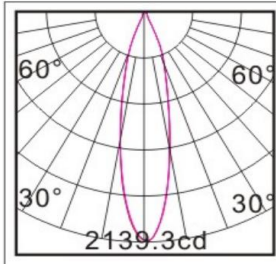

Trimless round adjustable spot light

LED 12W | Anti-glare | Residential | showroom

ECO Series

—Round Focus Trimless-L

specifications

material	Die-cast Aluminium
Input volt	AC220-240V /50-60Hz
overall dimensions	160 x 105 x H95mm
cut-out	Ø105mm
installation mount	ceiling trimless
color	Sand White
beam angle	15°/24°/35°
weight	0.6Kg
labelling	CE

light source

type of source	CREE CXA1507		
(mA)	(V)	(W)	(lm/W)
300mA	37V	12W	120 @3000K
colour rendering index (Ra)	(min80) 82		
standard deviation color matching	SCDM2		
average life Ta 25°	50000h L70 B10		

product details

h(m)	E(lx)	D(m)
		23.4°
1	2128.6	0.414
2	532.14	0.827
3	236.51	1.241
4	133.04	1.654
5	85.143	2.068

item standard codes

type	watt	Lumen	Color	code no.
beam.15deg	12W	720lm	2700K-5000K	BU-ECO95331115D-12W
beam.24deg	12W	720lm	2700K-5000K	BU-ECO95331124D-12W
beam.35deg	12W	720lm	2700K-5000K	BU-ECO95331135D-12W